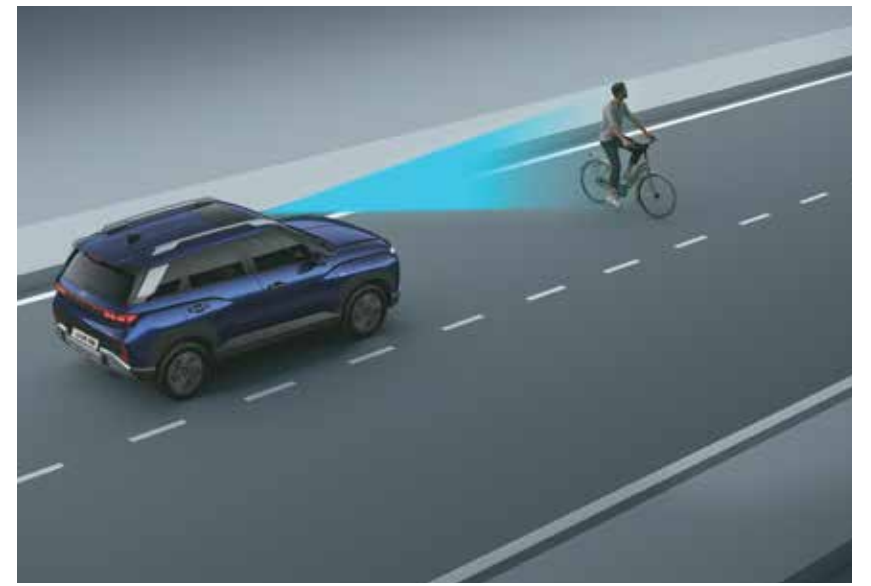

Forward Collision - Avoidance Assist - Cycle (FCA-Cyl)