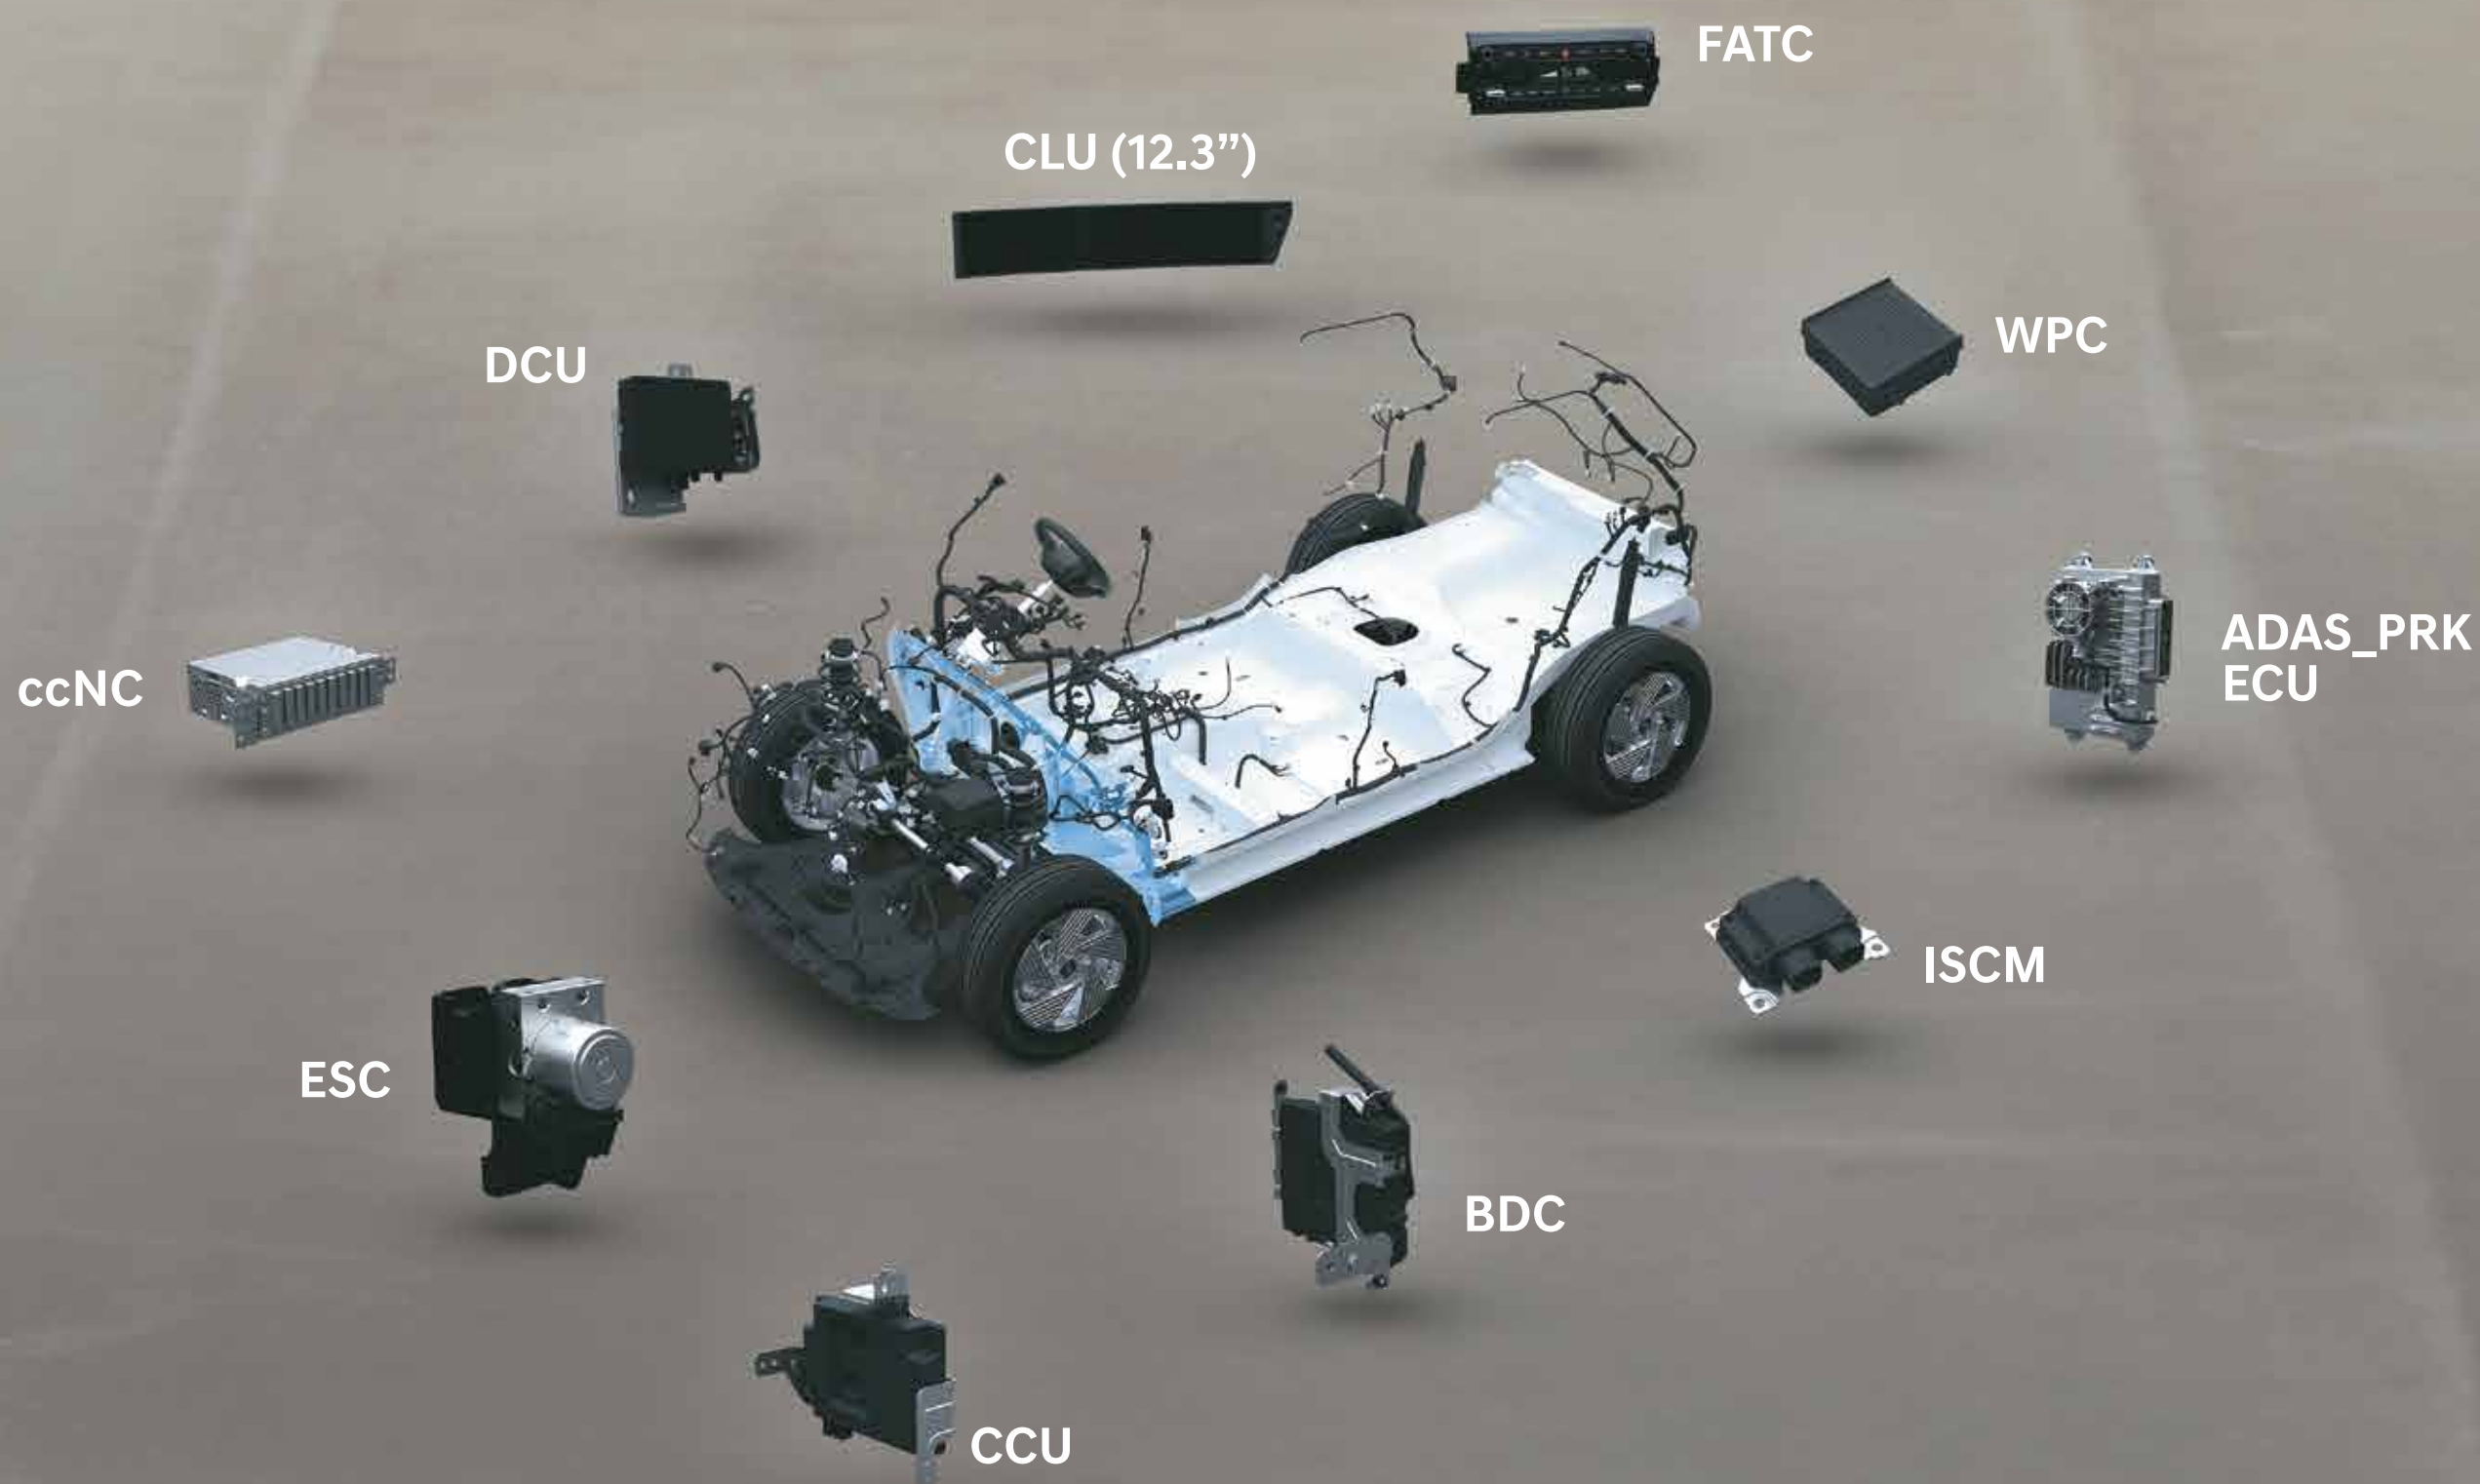

31.24 cm (12.3") ccNC navigation system

Quick control screen

Wireless Android Auto and Apple CarPlay

Split screen

31.24 cm (12.3") Full digital display cluster

ADAS safety system

Tyre pressure monitoring system (TPMS) – highline

Turn by turn navigation

Other features: Ambient sounds of nature

*31.24 cm (12.3") ccNC navigation system is accelerated by NVIDIA

Dual 62.5 cm (12.3" + 12.3") curved panoramic display

Designed for the connected era.

The all-new Hyundai VENUE is built for a world where every second matters. With unique features like Over - the - Air (OTA) updates, even critical system-level updates can be delivered remotely. Now things like enhancing the SUV's performance or resolving other issues can be done at your convenience. In short, you have more time for adventures.

New | up to 20 vehicle controllers

DCU - Data Connectivity Unit | CLU - Cluster | FATC - Fully Automatic Temperature Control | WPC - Wireless Power Charger
ADAS_PRK ECU - Advanced Driver Assistance Systems Parking Electronic Control Unit | ISCM - Integrated Safety Control Module
BDC - Body Domain Controller | CCU - Central Communication Unit | ESC - Electronic Stability Control |
ccNC - Connected Car Navigation Cockpit