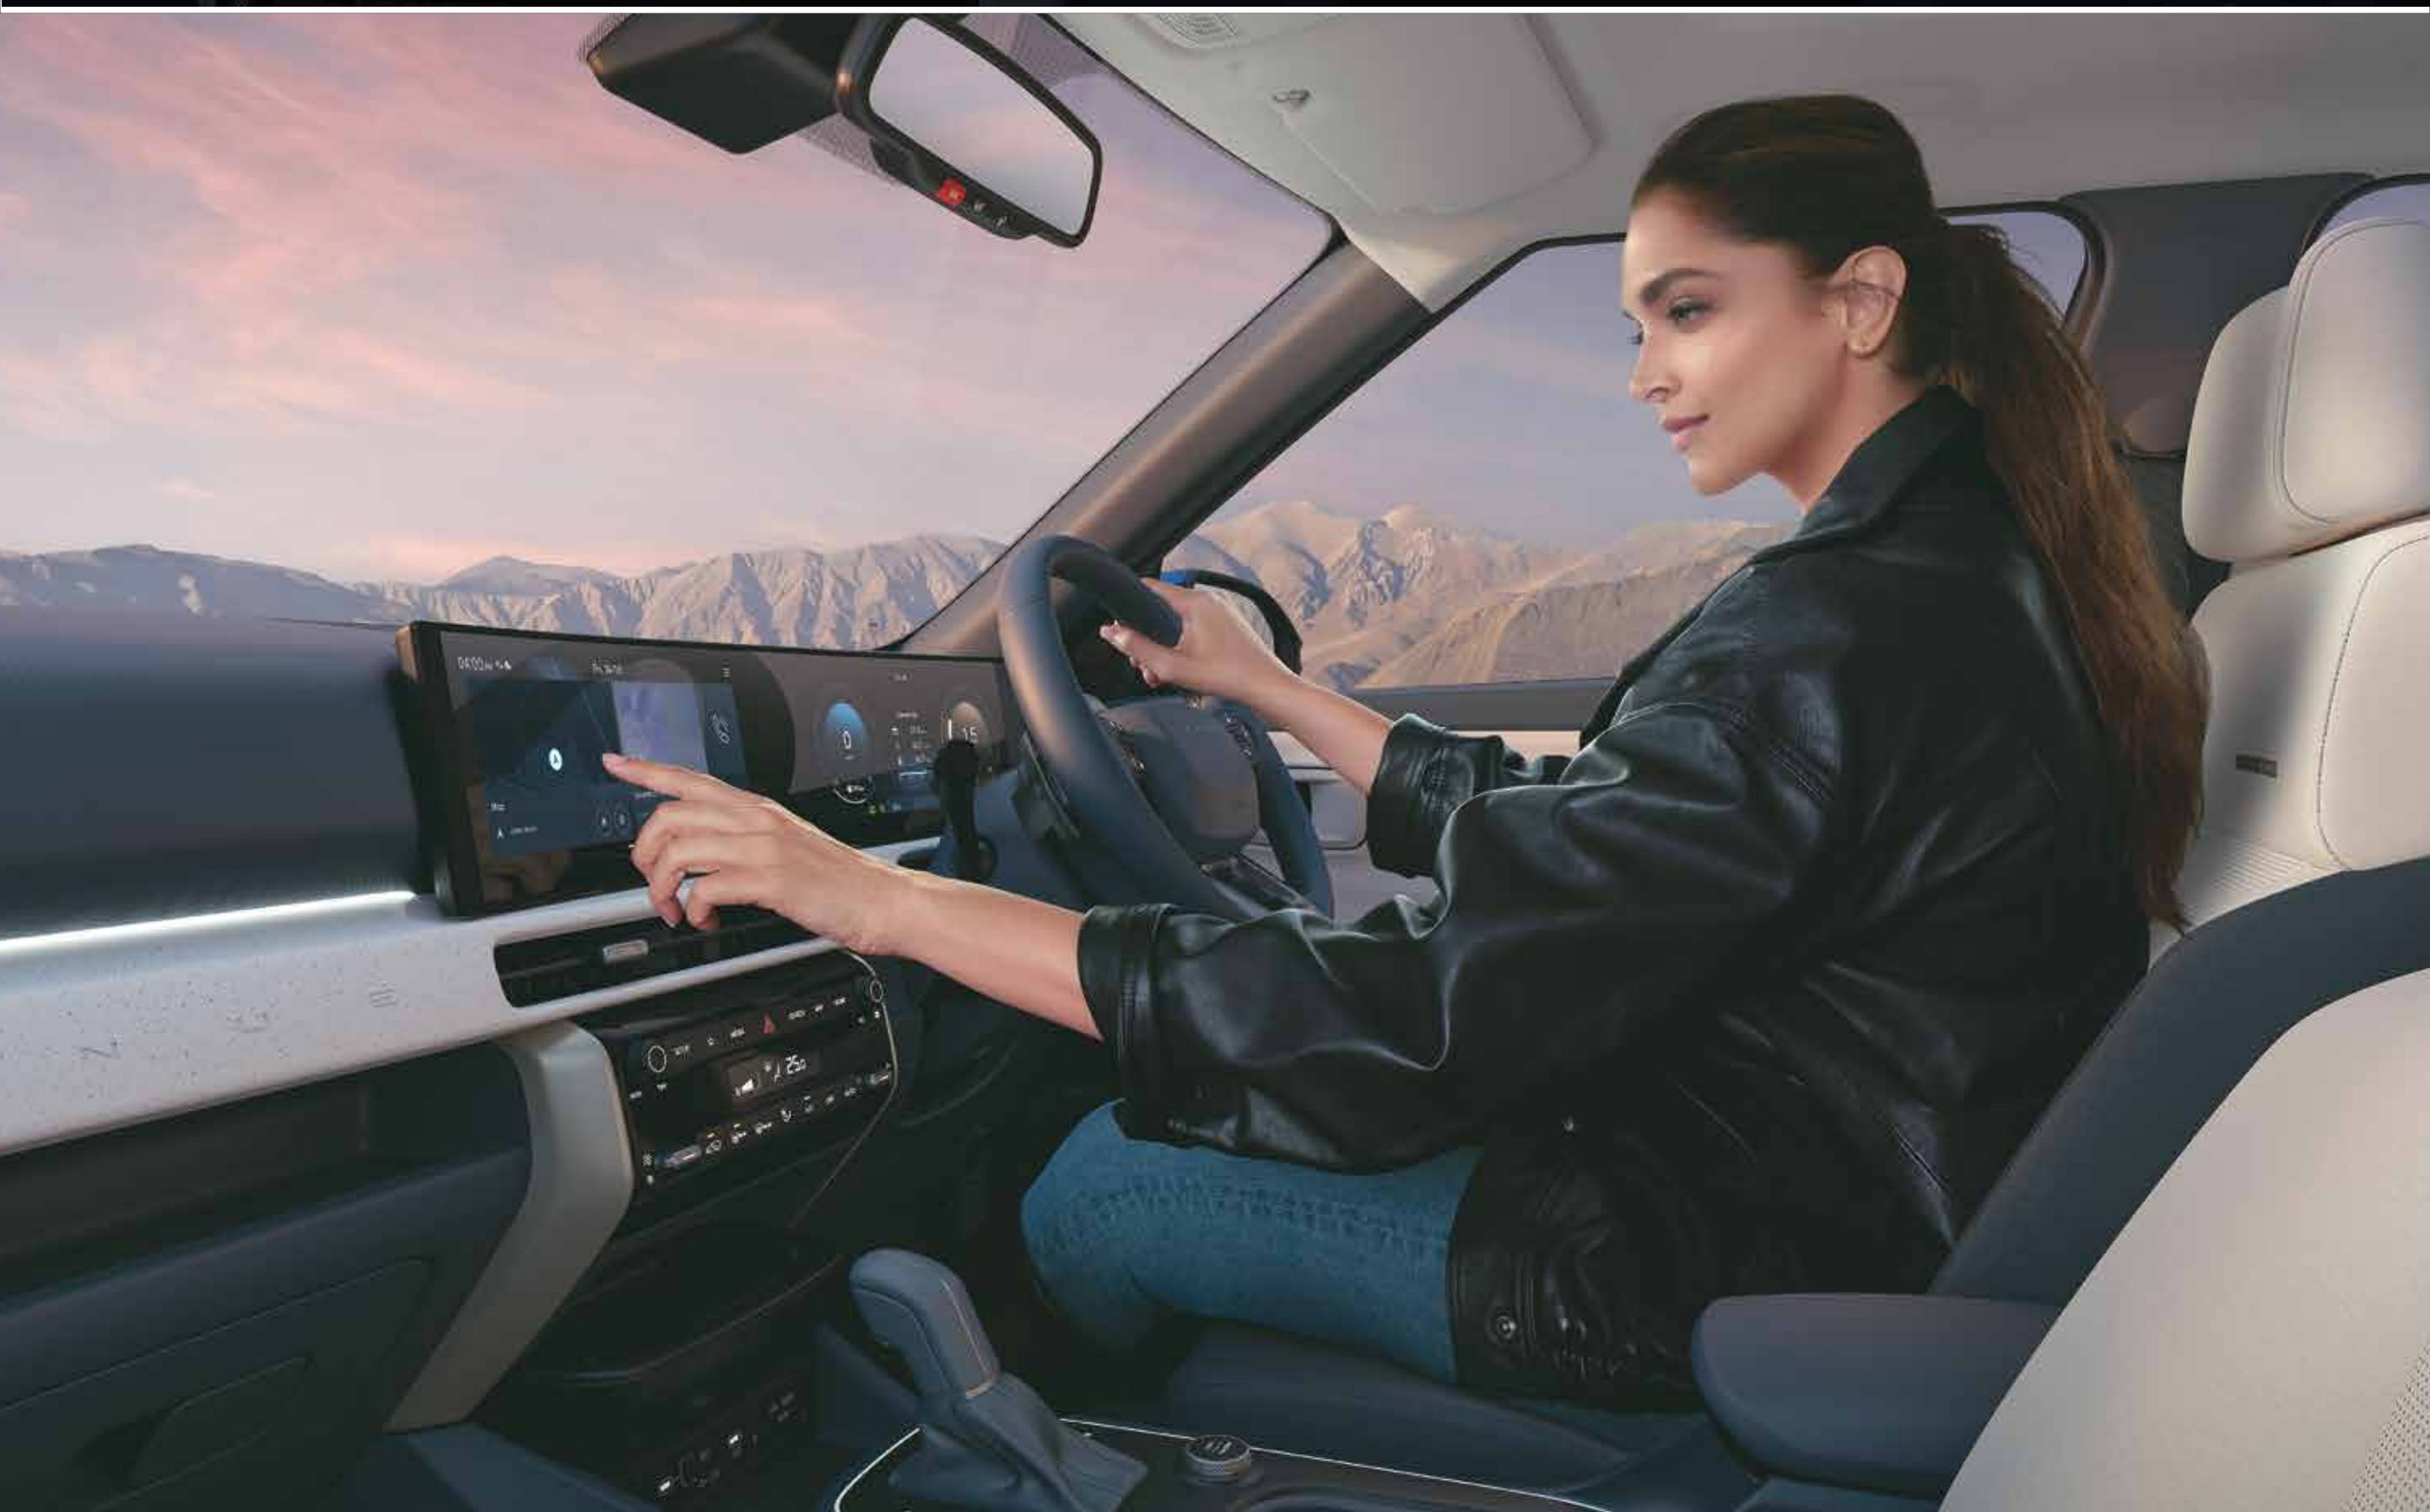

Dual 62.5 cm (12.3" + 12.3") curved panoramic display