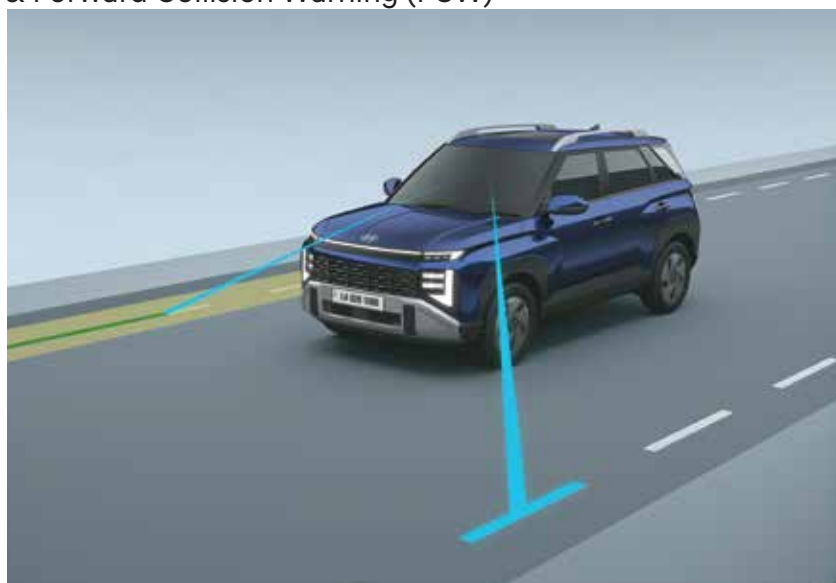

Lane Following Assist (LFA)