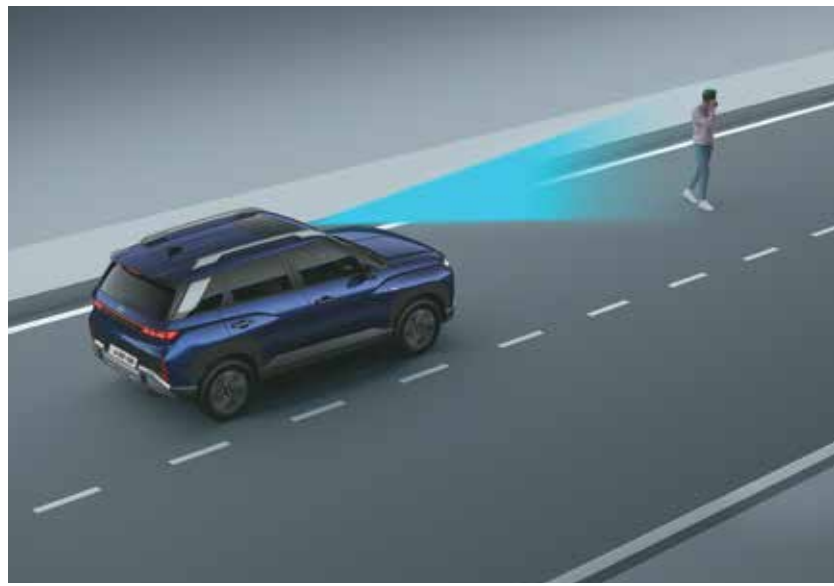

Forward Collision - Avoidance Assist - Pedestrian (FCA-Ped)